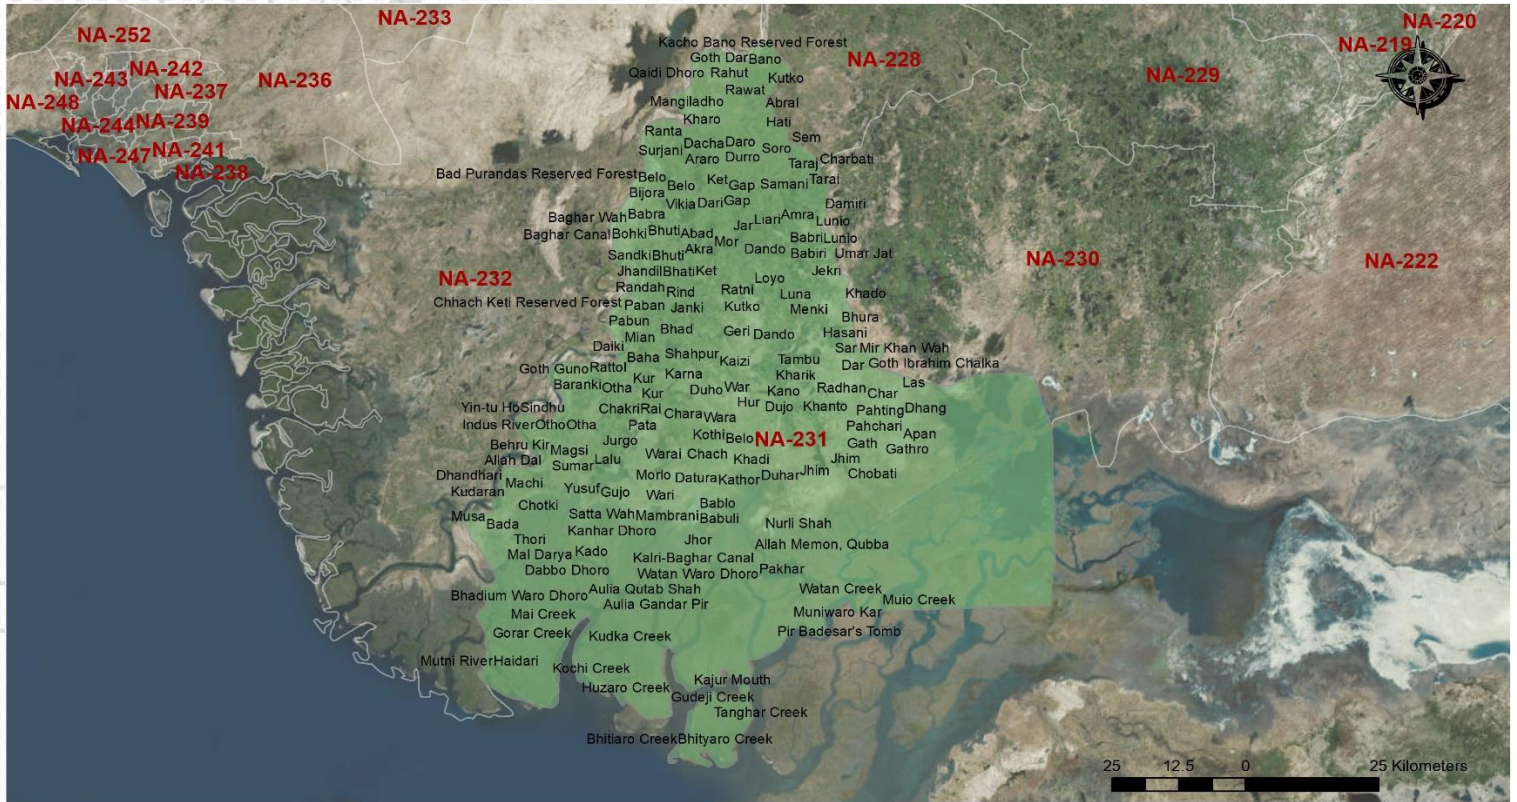

CONSTITUENCY PROFILE

NA-231 SUJAWAL

SINDH

CONSTITUENCY POPULATION

781,967

VOTER STATISTICS

Male

192,272

Female

156,592

Total

348,864

45%

of the total population are registered as voters

POLLING STATIONS

44

AVERAGE VOTER AT POLLING STATION

1,070

AVERAGE VOTER AT POLLING BOOTH

420

LIST OF CONTESTING CANDIDATES

#	Name	Name of Political Party
1	Aftab Ali Khan	Independent
2	Syed Ayaz Ali Shah Sheerazi	Pakistan Peoples Party Parliamentarians
3	Syed Naseer Ahmed Shah Sheerazi	Independent
4	Shafqat Hussain Shah Sheerazi	Independent
5	Mumtaz Ali Shah	Independent
6	Molvi Muhammad Saleh Alhadad	Muttahidda Majlis-e-Amal Pakistan
7	Ayesha Gulalai Wazir	Pakistan Tehreek-e-Insaf-Gulalai
8	Abdul Rehman Mallah	Independent